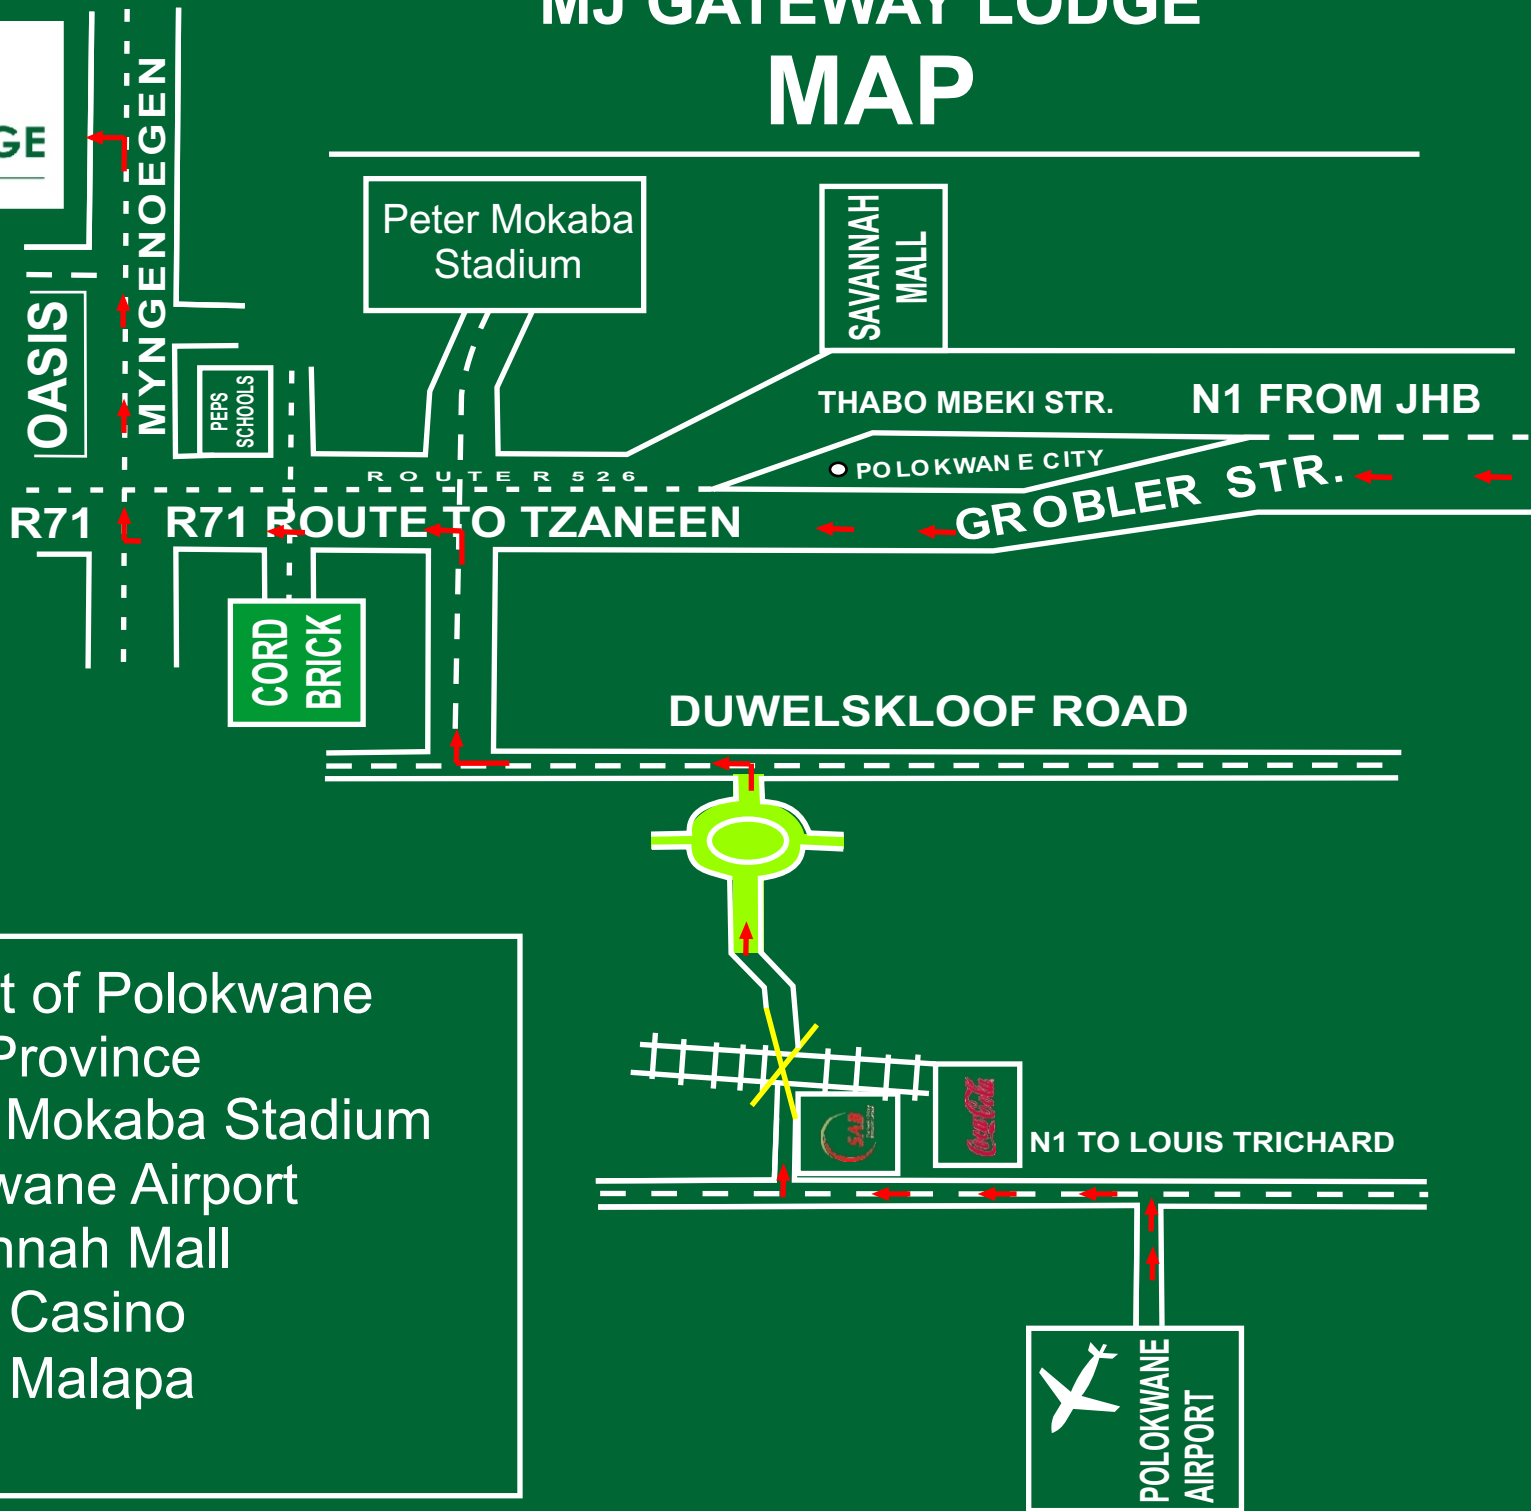

# MJ GATEWAY LODGE MAP

Based 8 km East of Polokwane  
In the Limpopo Province  
6 km from Peter Mokaba Stadium  
8km from Polokwane Airport  
4km from Savannah Mall  
15km to Meropa Casino  
10km to Bakone Malapa  
30 km to Moria